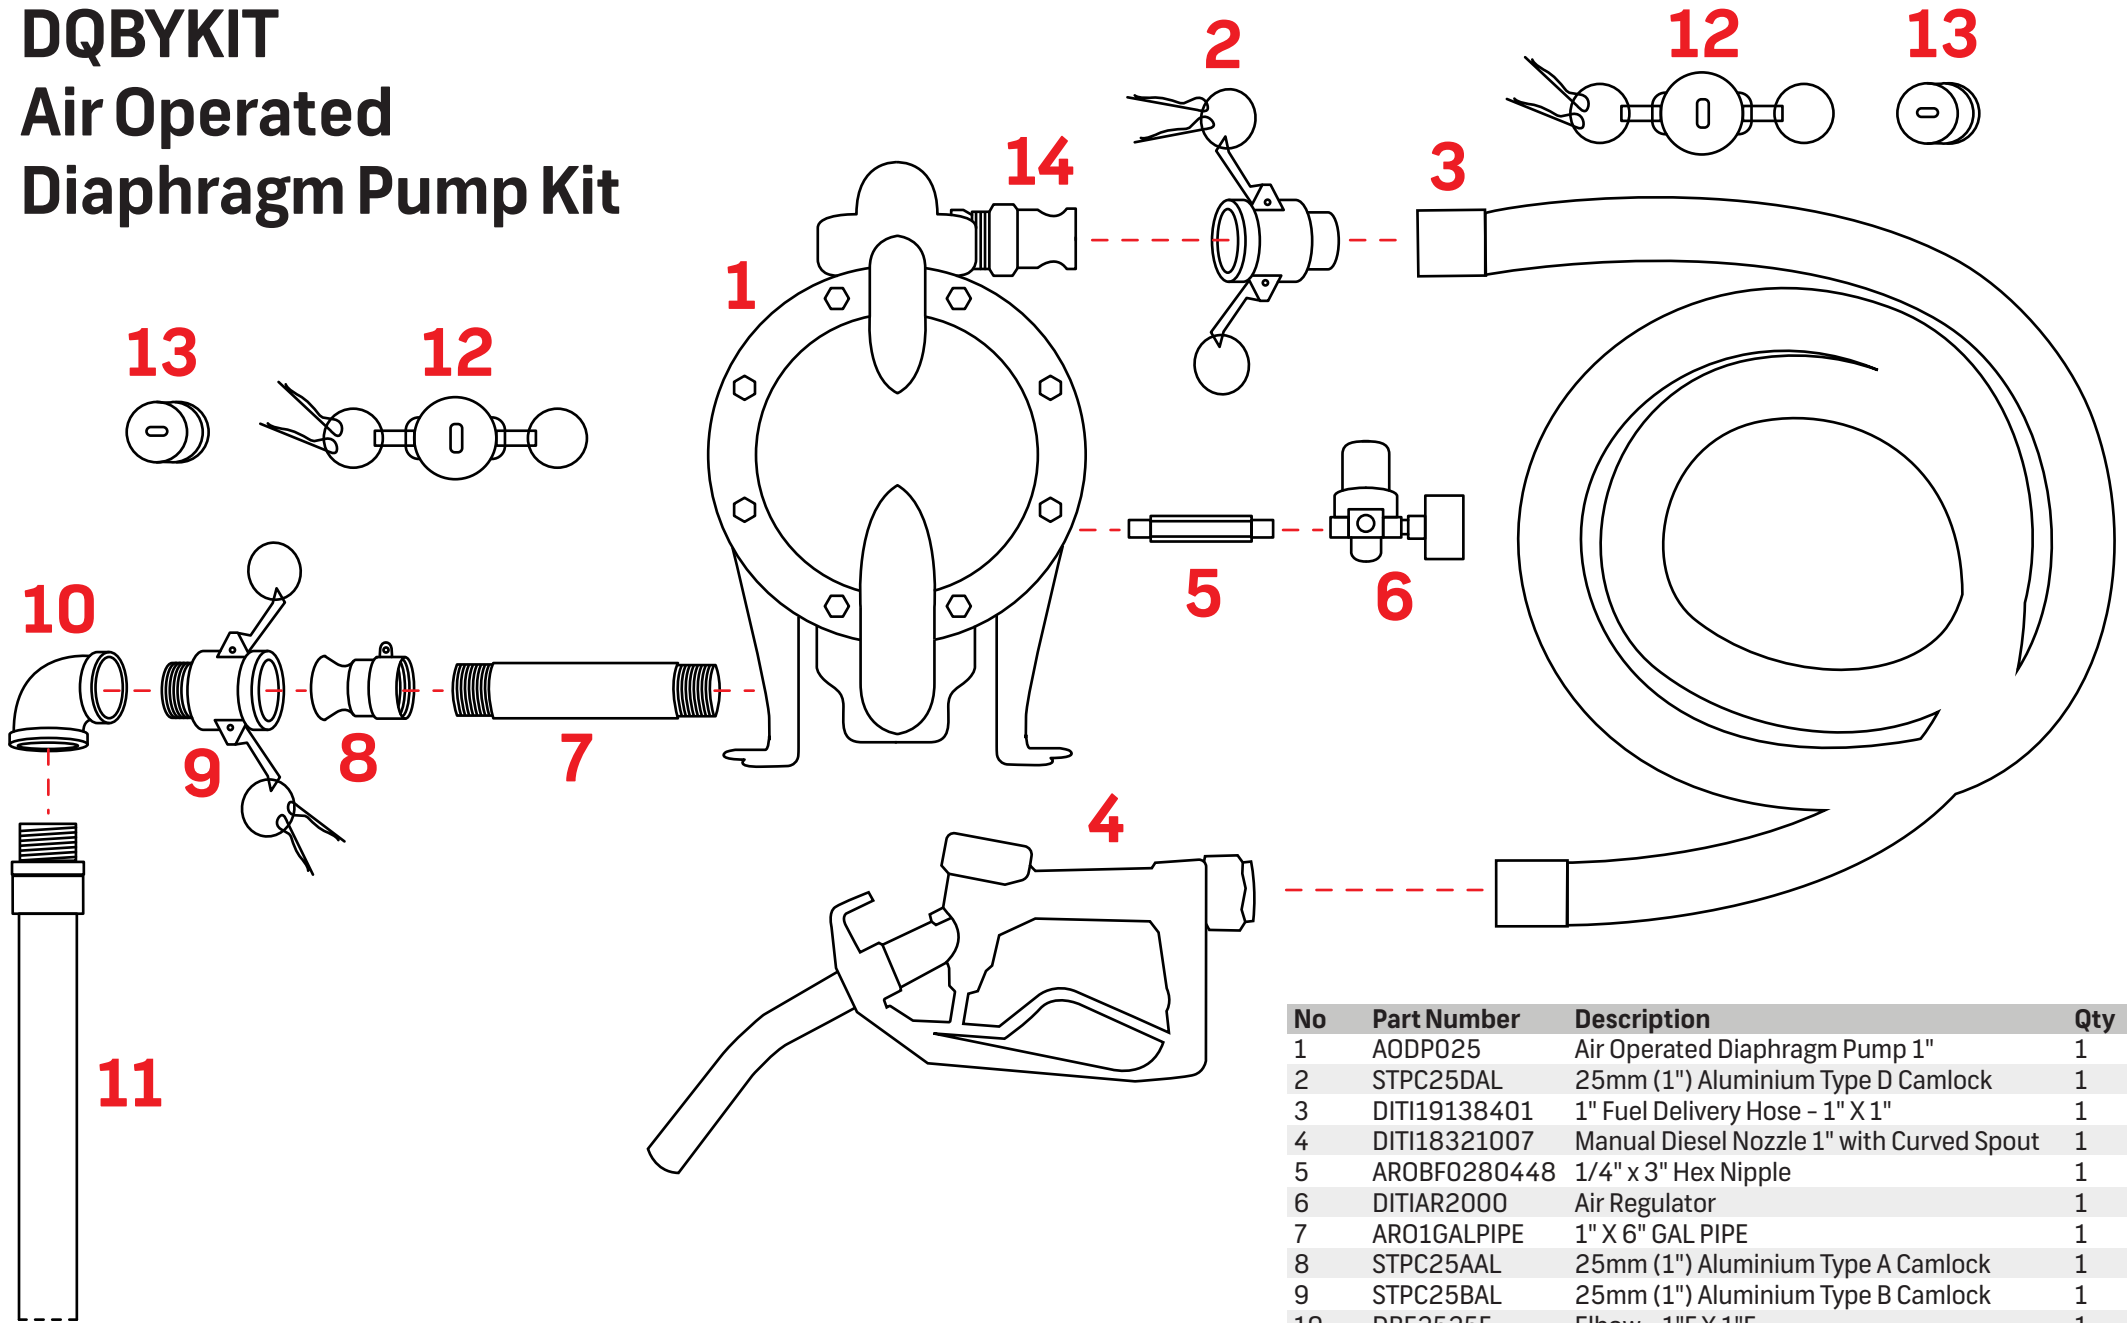

## Air Operated Diaphragm Pump Kit

No	Part Number	Description	Qty
1	AODP025	Air Operated Diaphragm Pump 1"	1
2	STPC25DAL	25mm (1") Aluminium Type D Camlock	1
3	DITI19138401	1" Fuel Delivery Hose - 1" X 1"	1
4	DITI18321007	Manual Diesel Nozzle 1" with Curved Spout	1
5	AROFB0280448	1/4" x 3" Hex Nipple	1
6	DITIA2000	Air Regulator	1
7	ARO1GALPIPE	1" X 6" GAL PIPE	1
8	STPC25AAL	25mm (1") Aluminium Type A Camlock	1
9	STPC25BAL	25mm (1") Aluminium Type B Camlock	1
10	DBE2525F	Elbow - 1" F X 1" F	1
11	CB2856	PVC Suction Pipe For Stm Air Pumps	1
12	STPC25DCAL	25mm (1") Aluminium Type DC Camlock	2
13	STPC25DPAL	25mm (1") Aluminium Type DP Camlock	2
14	STPC25FAL	25mm (1") Aluminium Type F Camlock	1